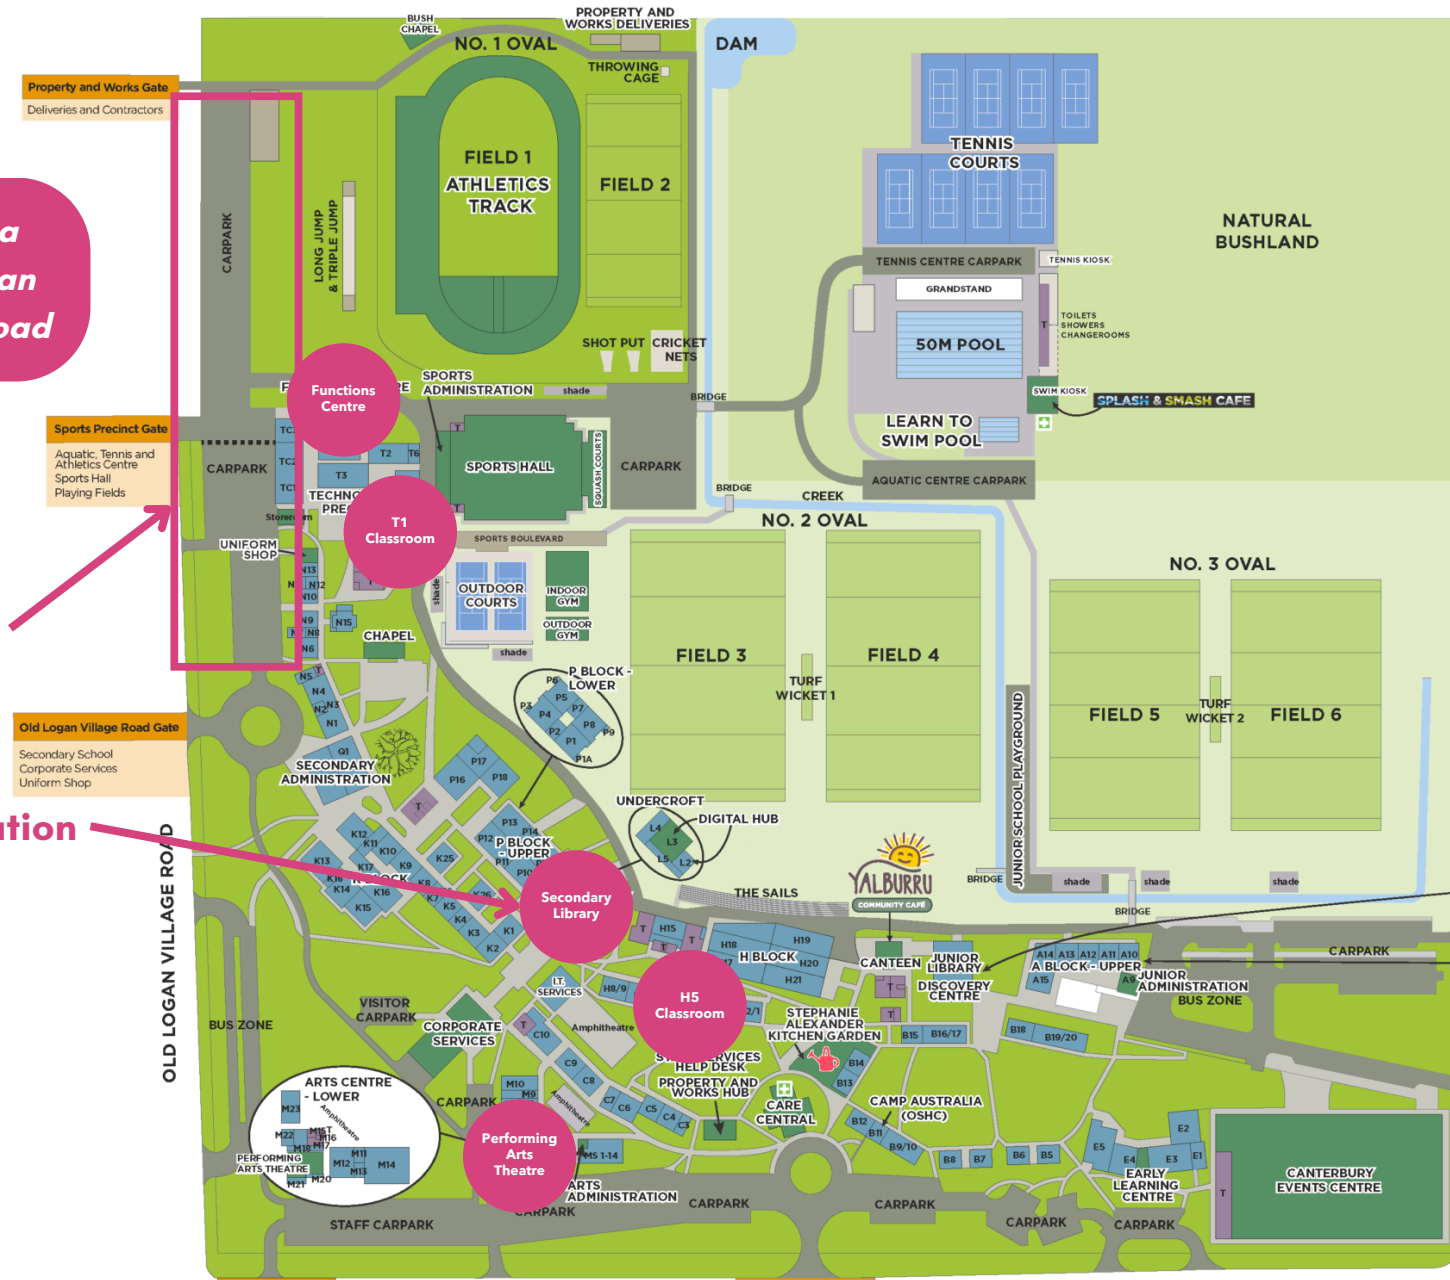

(07) 3299 0888  
www.canterbury.qld.edu.au  
CRICOS#01609C

Enter via  
Old Logan  
Village Road

Parking

Registration

**High Road Gate**

- Junior School
- Canterbury Events Centre
- Yalburru Cafe

**HIGH ROAD**

- Points of Interest
- Classrooms
- Toilets

**Staff Parking Gate**

**Easterly Street Gate**

- Care Central
- Early Learning Centre
- Performing Arts
- Camp Australia (OSHC)